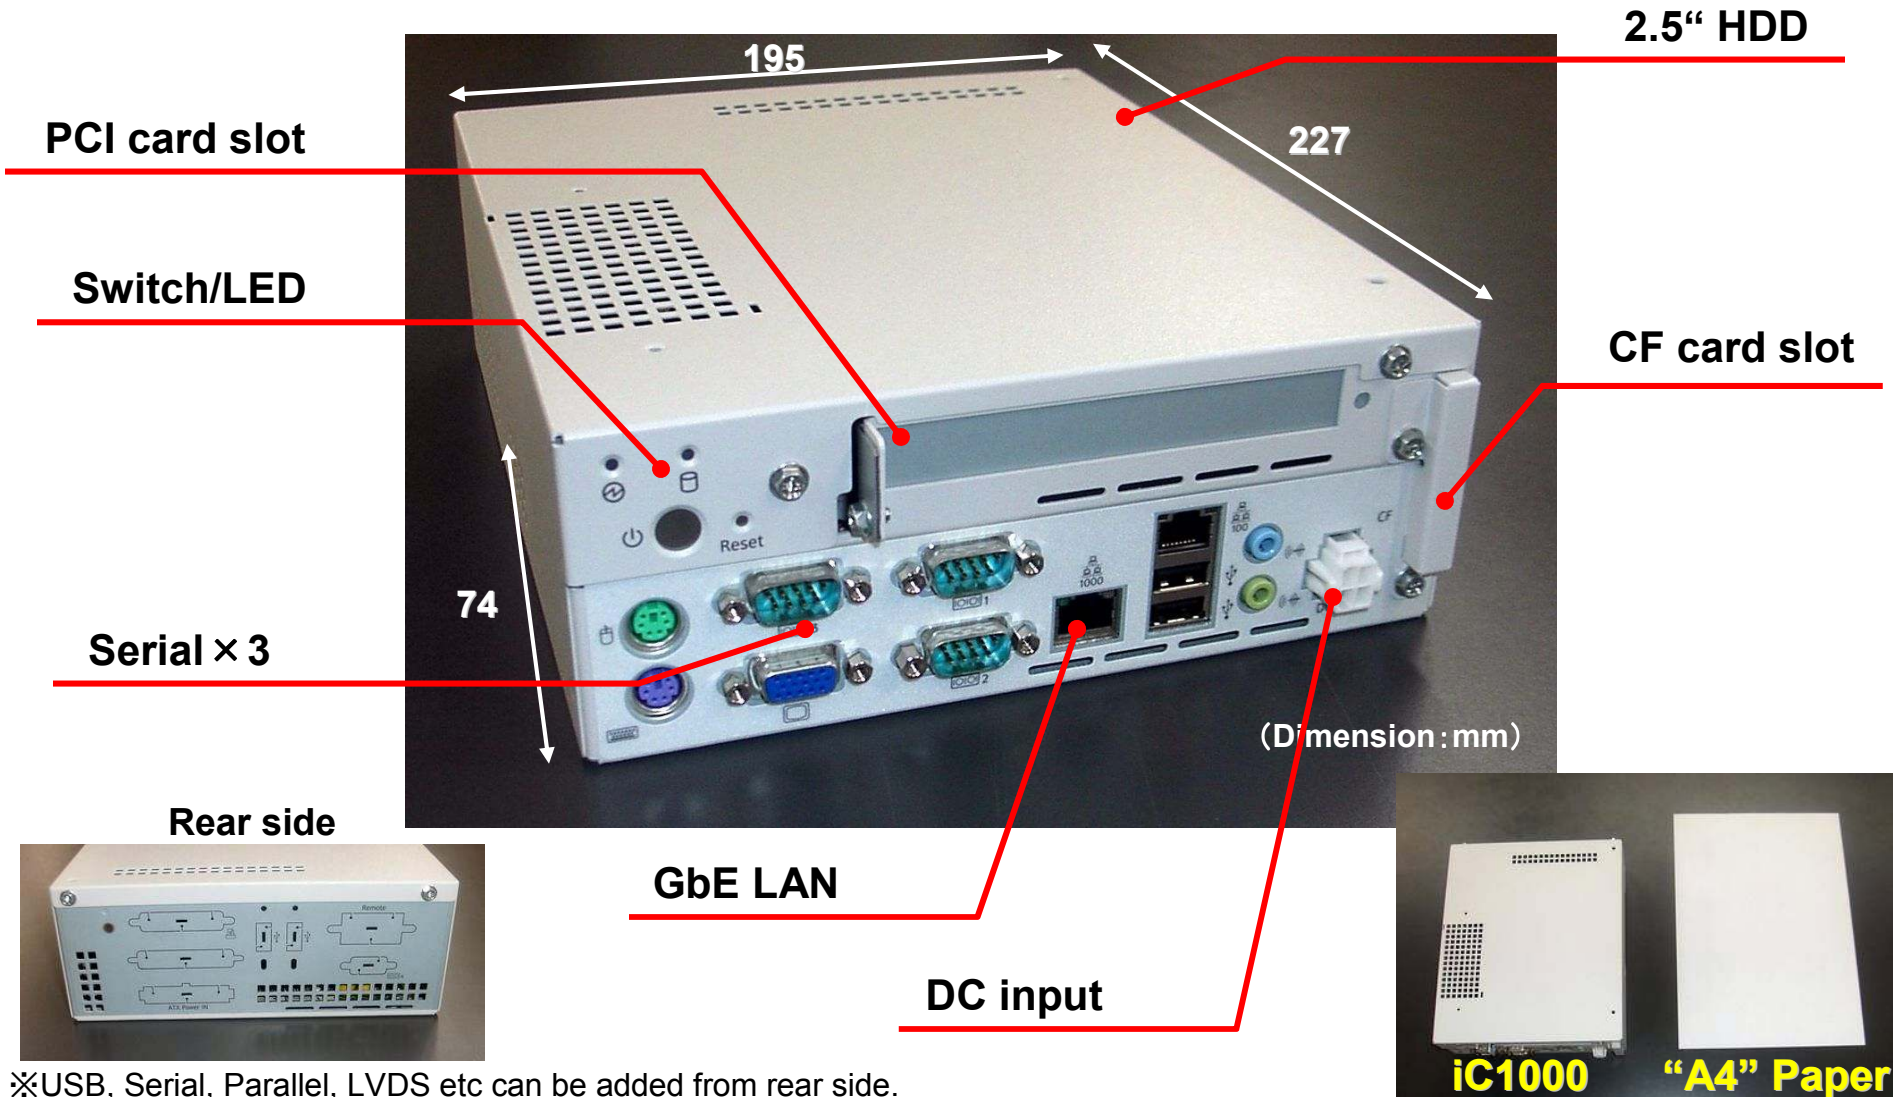

Embedded Controller

iC1000

RICOH

Small Box Controller

※USB, Serial, Parallel, LVDS etc can be added from rear side.

Features

● Small Dimension

Totally small dimension with RICOH Mini-ITX motherboard 'IT1', carrying low voltage CPU as Intel® Pentium®M/Celeron®M.

*FAN less model is also planned. Please ask directly about detail.

● DC power supply input

'iC1000' works with external DC power, so it helps to simplify power supply by using DC power of customers' systems.

*Please ask directly about detail.

● Selectable CF/HDD

Customers can choose both CF boot system (HDD-less) and HDD boot system, depending on own needs.

● PCI card support

PCI card is available. (One slot)

*Two slots model is also planned. Please ask directly about detail.

● RoHS compliance

Promoting the RoHS restriction support.

Specifications

Supporting CPU		Pentium®M/Celeron®M
Chipset		Intel® 855GME+6300ESB
Memory		2GB(max)/PC2700/ECC
Storage	HDD(option)	2.5" × 1piece
	CF(option)	1slot (Metal cover attached/Card not attached)
Interface	USB	USB2.0 × 4ports (*2ports are option)
	Serial	RS-232C × 4ports (*1port is option) (D-SUB 9pin connector)
	Parallel(option)	1port (D-SUB25pin)
	Graphics	Analog RGB × 1port (D-SUB 15pin connector/Integrated in chipset)
	LVDS(option)	1port
	Network	10/100 × 1port or 10/100 × 1port & GbE × 1port
	Sound	Line-IN × 1port, Line-OUT × 1port
	Keyboard	1port (PS/2)
	Mouse	1port (PS/2)
PCI		1slot
Switch/LED	Switch	Power, Reset
	LED	Power, HDD
BOX FAN(option)		2pieces(max)
Power Supply		DC input ATX(option)
Temperature		0-45°C (with HDD), 5-40°C(w/o HDD)
Dimension		195(W) × 227(D) × 74(H)mm
Supporting OS		Windows®2000 Professional, Windows®XP Professional